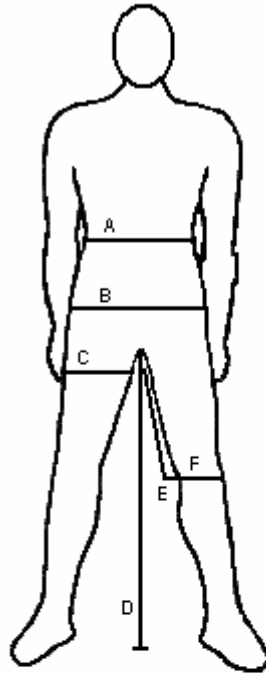

CRW Pants

Name: _____

Shipping Address: _____

Phone: _____

Date: _____

Measurements

A: Waist _____

B: Hips _____

C: Thigh _____

D: Inseam _____

(to floor with shoes on)

E: Crotch to Knee _____

F: Knee _____

Height: _____

Weight: _____

Shirt Size: _____

Jacket Size: _____

Pants Size: _____

Shoe Size: _____

Options

Cordura Seat.....$20.00

Prices

Complete $125.00

Hemp Fabric $175.00

Prices do not include GST

Additional Information _____

_____
_____
_____
_____
_____
_____

Stripes, flames, checkered, rainbows, diamonds, chevrons, arrows, blocks, even polka dots and lightning bolts! We can do it all so be original and tell us what you would like. We of course are the most proud of our maple leaves! (Really complex designs will cost a bit more though. Call us for details)